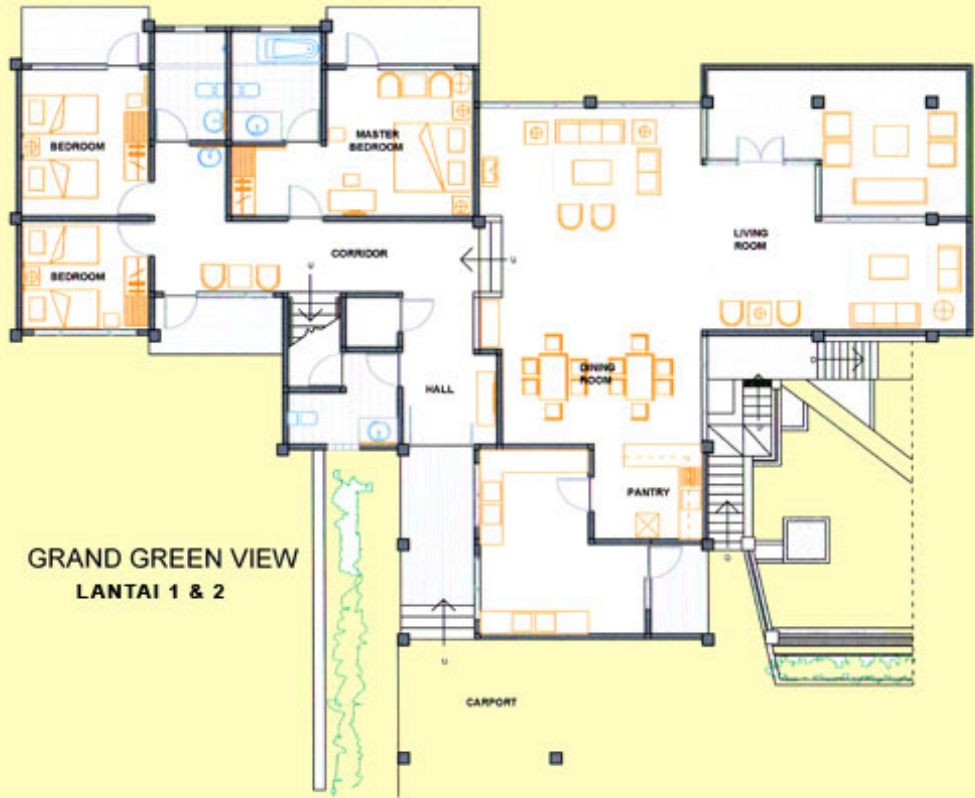

Denah

Copyright 2006 Gunung Geulis Country Club Web Design by ARB Design