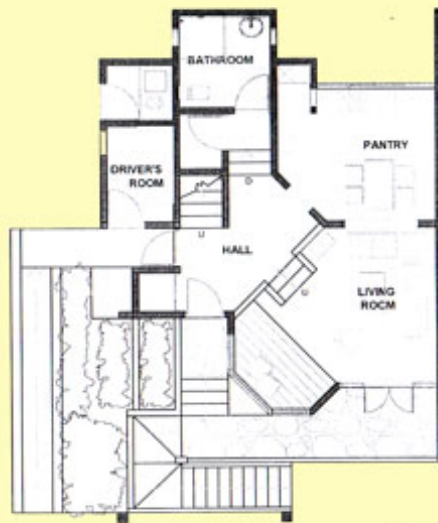

Denah
EAGLE No.3

LANTAI BAWAH

LANTAI ATAS

GREENVIEW

2 Stories Building

1st Floor

Living Room, TV & Guest Bathroom (Shower)
Dining Room , Kitchenette, Stove, China Wares
Driver / Maid Room & Own Bathroom

2nd Floor

1 Master Bedroom (Twin Bed except GREENVIEW
no. 1, 5 & 12 Double Bed) with Own Bathroom
(Bath Tub)
1 Guest Bedroom

Denah GREENVIEW

LANTAI BAWAH

LANTAI ATAS

GREEN VIEW

Denah GREENVIEW

LANTAI BAWAH

GREEN VIEW

LANTAI ATAS

ALBATROSS

3 Stories Building Split Level

1st Floor

Living Room, TV & Terrace
Dining Room, Kitchenette, Stove & China Wares

2nd Floor

Main Entrance
2 Guest's Room (Twin Bed)
1 Bathroom (Shower)
1 Driver / Maid Room & Own Bathroom

1st Floor
Spacious Living Room, TV with Terrace
Dining Room, Pantry, Kitchen, Stove & China Wares

2nd Floor
Main Entrance & Hall, Guest Toilet
Master Bedroom (Twin Bed) with Own Bathroom
(Bath Tub), TV & Terrace
2 Guest's Bedroom (Twin Bed)
1 Bathroom (Shower)