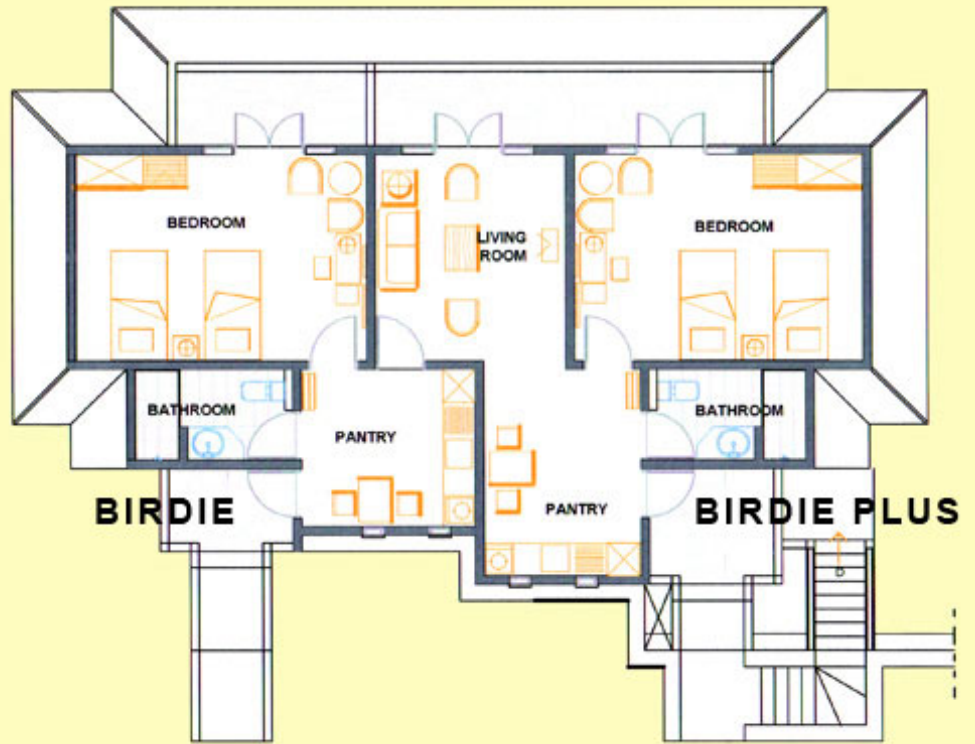

COTTAGES' TYPE

BIRDIE

Bedroom (Twin Bed except BIRDIE No. 3A & 4A Double Bed)

Bathroom (Shower)

Living Room (Birdie Plus & Birdieview)

Dining Room

Pantry, Stove & China Wares

Denah

EAGLE
2 Stories Building

Eagle 3 Bedroom (Twin Bed)
Eagle Plus, 4 Bedroom (Twin Bed)
Own Bathroom in every Bedroom (Shower)
Sharing Living Room, TV & Refrigerator

Denah
EAGLE No. 1,2 & 4

LANTAI BAWAH

LANTAI ATAS

Denah
EAGLE No.3

LANTAI BAWAH

LANTAI ATAS

GREENVIEW

2 Stories Building

1st Floor

Living Room, TV & Guest Bathroom (Shower)
Dining Room , Kitchenette, Stove, China Wares
Driver / Maid Room & Own Bathroom

2nd Floor

LANTAI ATAS

ALBATROSS

3 Stories Building Split Level

1st Floor

Living Room, TV & Terrace
Dining Room, Kitchenette, Stove & China Wares

2nd Floor

Main Entrance
2 Guest's Room (Twin Bed)
1 Bathroom (Shower)
1 Driver / Maid Room & Own Bathroom