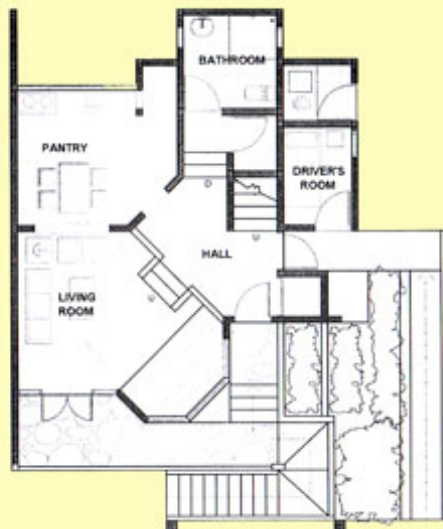

Denah
EAGLE No.3

LANTAI BAWAH

LANTAI ATAS

GREENVIEW

2 Stories Building

1st Floor

Living Room, TV & Guest Bathroom (Shower)
Dining Room , Kitchenette, Stove, China Wares
Driver / Maid Room & Own Bathroom

2nd Floor

1 Master Bedroom (Twin Bed except GREENVIEW
no. 1, 5 & 12 Double Bed) with Own Bathroom
(Bath Tub)
1 Guest Bedroom

Denah GREENVIEW

LANTAI BAWAH

LANTAI ATAS

GREEN VIEW

Denah GREENVIEW

LANTAI BAWAH

GREEN VIEW

LANTAI ATAS

ALBATROSS

3 Stories Building Split Level

1st Floor

Living Room, TV & Terrace
Dining Room, Kitchenette, Stove & China Wares

2nd Floor

Main Entrance
2 Guest's Room (Twin Bed)
1 Bathroom (Shower)
1 Driver / Maid Room & Own Bathroom

1st Floor
Spacious Living Room, TV with Terrace
Dining Room, Pantry, Kitchen, Stove & China Wares

2nd Floor
Main Entrance & Hall, Guest Toilet
Master Bedroom (Twin Bed) with Own Bathroom
(Bath Tub), TV & Terrace
2 Guest's Bedroom (Twin Bed)
1 Bathroom (Shower)