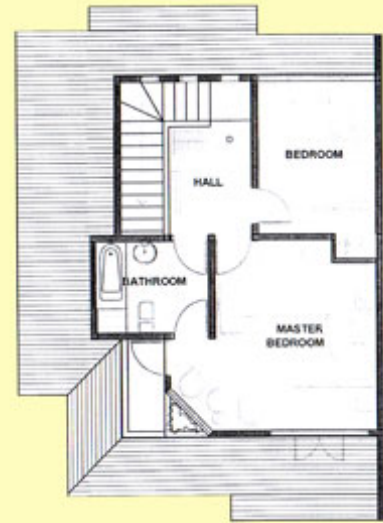

Denah
EAGLE No.3

LANTAI BAWAH

LANTAI ATAS

GREENVIEW

2 Stories Building

1st Floor

Living Room, TV & Guest Bathroom (Shower)
Dining Room , Kitchenette, Stove, China Wares
Driver / Maid Room & Own Bathroom

2nd Floor

1 Master Bedroom (Twin Bed except GREENVIEW
no. 1, 5 & 12 Double Bed) with Own Bathroom
(Bath Tub)
1 Guest Bedroom

Denah GREENVIEW

LANTAI BAWAH

LANTAI ATAS

GREEN VIEW

Denah GREENVIEW

LANTAI BAWAH

GREEN VIEW

LANTAI ATAS

ALBATROSS

3 Stories Building Split Level

1st Floor

Living Room, TV & Terrace
Dining Room, Kitchenette, Stove & China Wares

2nd Floor

Main Entrance
2 Guest's Room (Twin Bed)
1 Bathroom (Shower)
1 Driver / Maid Room & Own Bathroom

1st Floor
Spacious Living Room, TV with Terrace
Dining Room, Pantry, Kitchen, Stove & China Wares

2nd Floor
Main Entrance & Hall, Guest Toilet
Master Bedroom (Twin Bed) with Own Bathroom
(Bath Tub), TV & Terrace
2 Guest's Bedroom (Twin Bed)
1 Bathroom (Shower)