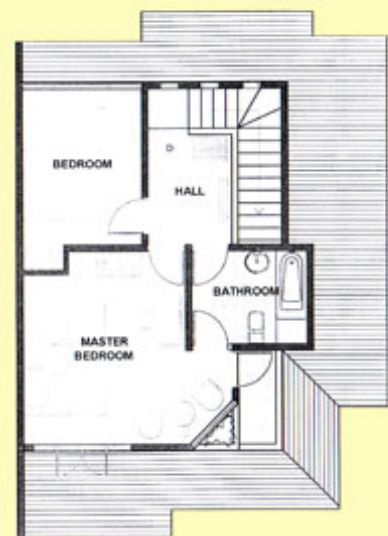

Denah
EAGLE No.3

LANTAI BAWAH

LANTAI ATAS

GREENVIEW

2 Stories Building

1st Floor

Living Room, TV & Guest Bathroom (Shower)
Dining Room , Kitchenette, Stove, China Wares
Driver / Maid Room & Own Bathroom

2nd Floor

1 Master Bedroom (Twin Bed except GREENVIEW
no. 1, 5 & 12 Double Bed) with Own Bathroom
(Bath Tub)
1 Guest Bedroom

Denah GREENVIEW

LANTAI BAWAH

LANTAI ATAS

GREEN VIEW

Denah GREENVIEW

LANTAI BAWAH

GREEN VIEW

LANTAI ATAS

ALBATROSS

3 Stories Building Split Level

1st Floor

Living Room, TV & Terrace
Dining Room, Kitchenette, Stove & China Wares

2nd Floor

Main Entrance
2 Guest's Room (Twin Bed)
1 Bathroom (Shower)
1 Driver / Maid Room & Own Bathroom

1st Floor
Spacious Living Room, TV with Terrace
Dining Room, Pantry, Kitchen, Stove & China Wares

2nd Floor
Main Entrance & Hall, Guest Toilet
Master Bedroom (Twin Bed) with Own Bathroom
(Bath Tub), TV & Terrace
2 Guest's Bedroom (Twin Bed)
1 Bathroom (Shower)